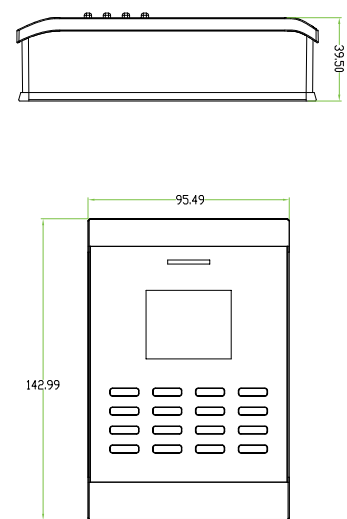

Dimensions (mm)

SAFE EYE
Email: rajeev@safeye.in
Phone: 01145126776/8750267240
Address: D-58 dayanand block shakarpur delhi