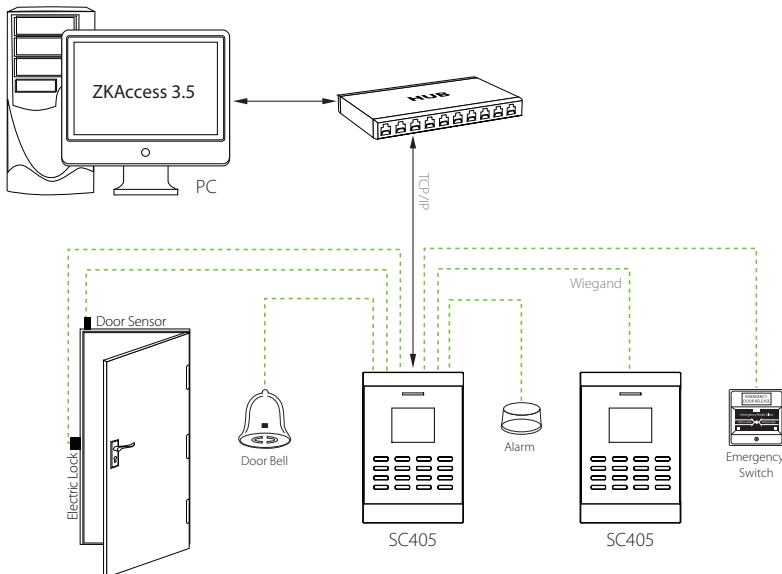

Specifications

ID card Capacity	30,000
Transaction Capacity	80,000
Communication	TCP/IP, RS485, USB-Host
Access Control Interface for	3rd party electric lock, door sensor, exit button, alarm, doorbell
Auxiliary Interface	1ea for linkage function
Wiegand Signal	Output & Input, SRB
Standard Functions	Anti-passback
Optional Functions	Mifare, Print Function
Display	TFT LCD Color Screen
Power Supply	DC 12V
Operating Temperature	0°C ~ 45°C
Operating Humidity	20% ~ 80%
Dimension (LxWxH)	143x96x42mm
SDK	Standalone SDK
Software	ZKAccess3.5

Configuration