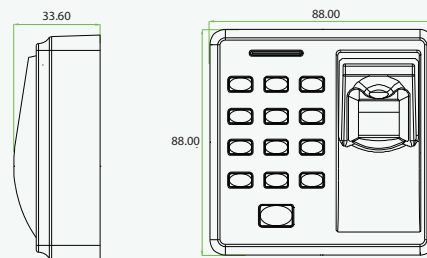

ZK Optical sensor

Size

Long: 88mm

Height: 88mm

Width: 33.6mm

Algorithm Version

ZK Finger v10.0

Access Control Interface for

3rd party electric lock, alarm, door sensor, exit button and doorbell

Configuration

Dimensions (mm)

SAFE EYE

E-mail: rajeev@safeye.in

Phone: 01145126776/9811470985

Address: D-58 dayanand, block shakarpur delhi-110092