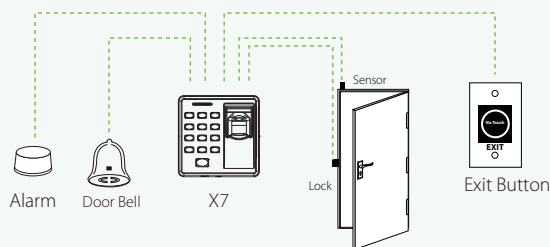

ZK Optical sensor

Size

Long: 88mm

Height: 88mm

Width: 33.6mm

Algorithm Version

ZK Finger v10.0

Access Control Interface for

3rd party electric lock, alarm, door sensor, exit button and doorbell

Configuration

Dimensions (mm)

SAFE EYE

E-mail: rajeev@safeye.in

Phone: 01145126776/9811470985

Address: D-58 dayanand, block shakarpur delhi-110092