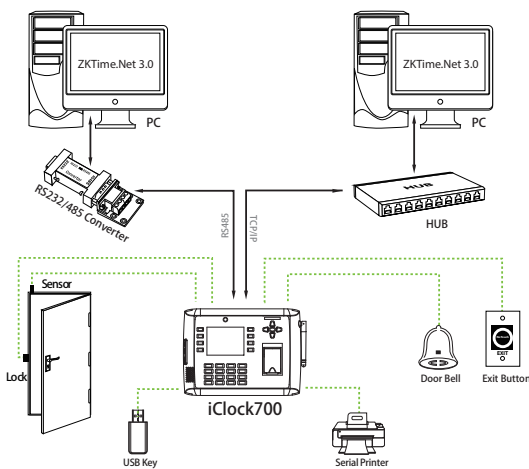

Specifications

Fingerprint Capacity	8000
ID Card Capacity	10,000 (Optional)
Record Capacity	200,000
Display	3.5-inch TFT Screen
Communication	RS232/485, TCP/IP, USB-host/client
Standard Functions	Workcode, SMS, DST, Webserver, Scheduled-bell, Self-Service Query, Automatic Status Switch, Photo ID, T9 Input, Anti-passback, Camera, Built-in Battery, Multi Verification Mode
Access Control Interface	3rd Party Electric Lock, Door Sensor, Exit Button, Alarm, Door Bell
Wiegand Signal	Input & Output
Optional Functions	ID/Mifare/HID, External Printer, ADMS, Wi-Fi, GPRS, 3G
Software	ZKTime.Net 3.0
Power Supply	DC 12V 3A
Verification Speed	≤ 1 Sec.
Operating Temp.	0° C - 45° C
Operating Humidity	20% - 80%
Dimension	225.2 × 166.0 × 46.3mm (Length × Width × Thickness)
Gross Weight	1.94 kg

Configuration