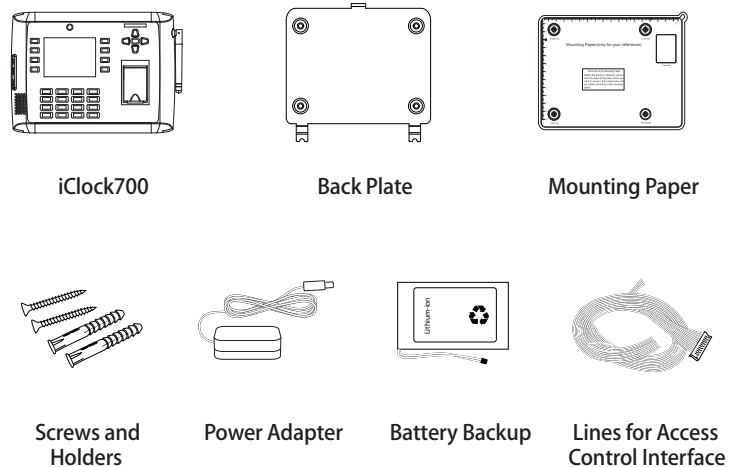

What's in the Box

SAFE EYE
E-mail: rajeev@safeye.in
Phone: 01145126776/9811470985
Address: D-58 dayanand, block shakarpur delhi-110092